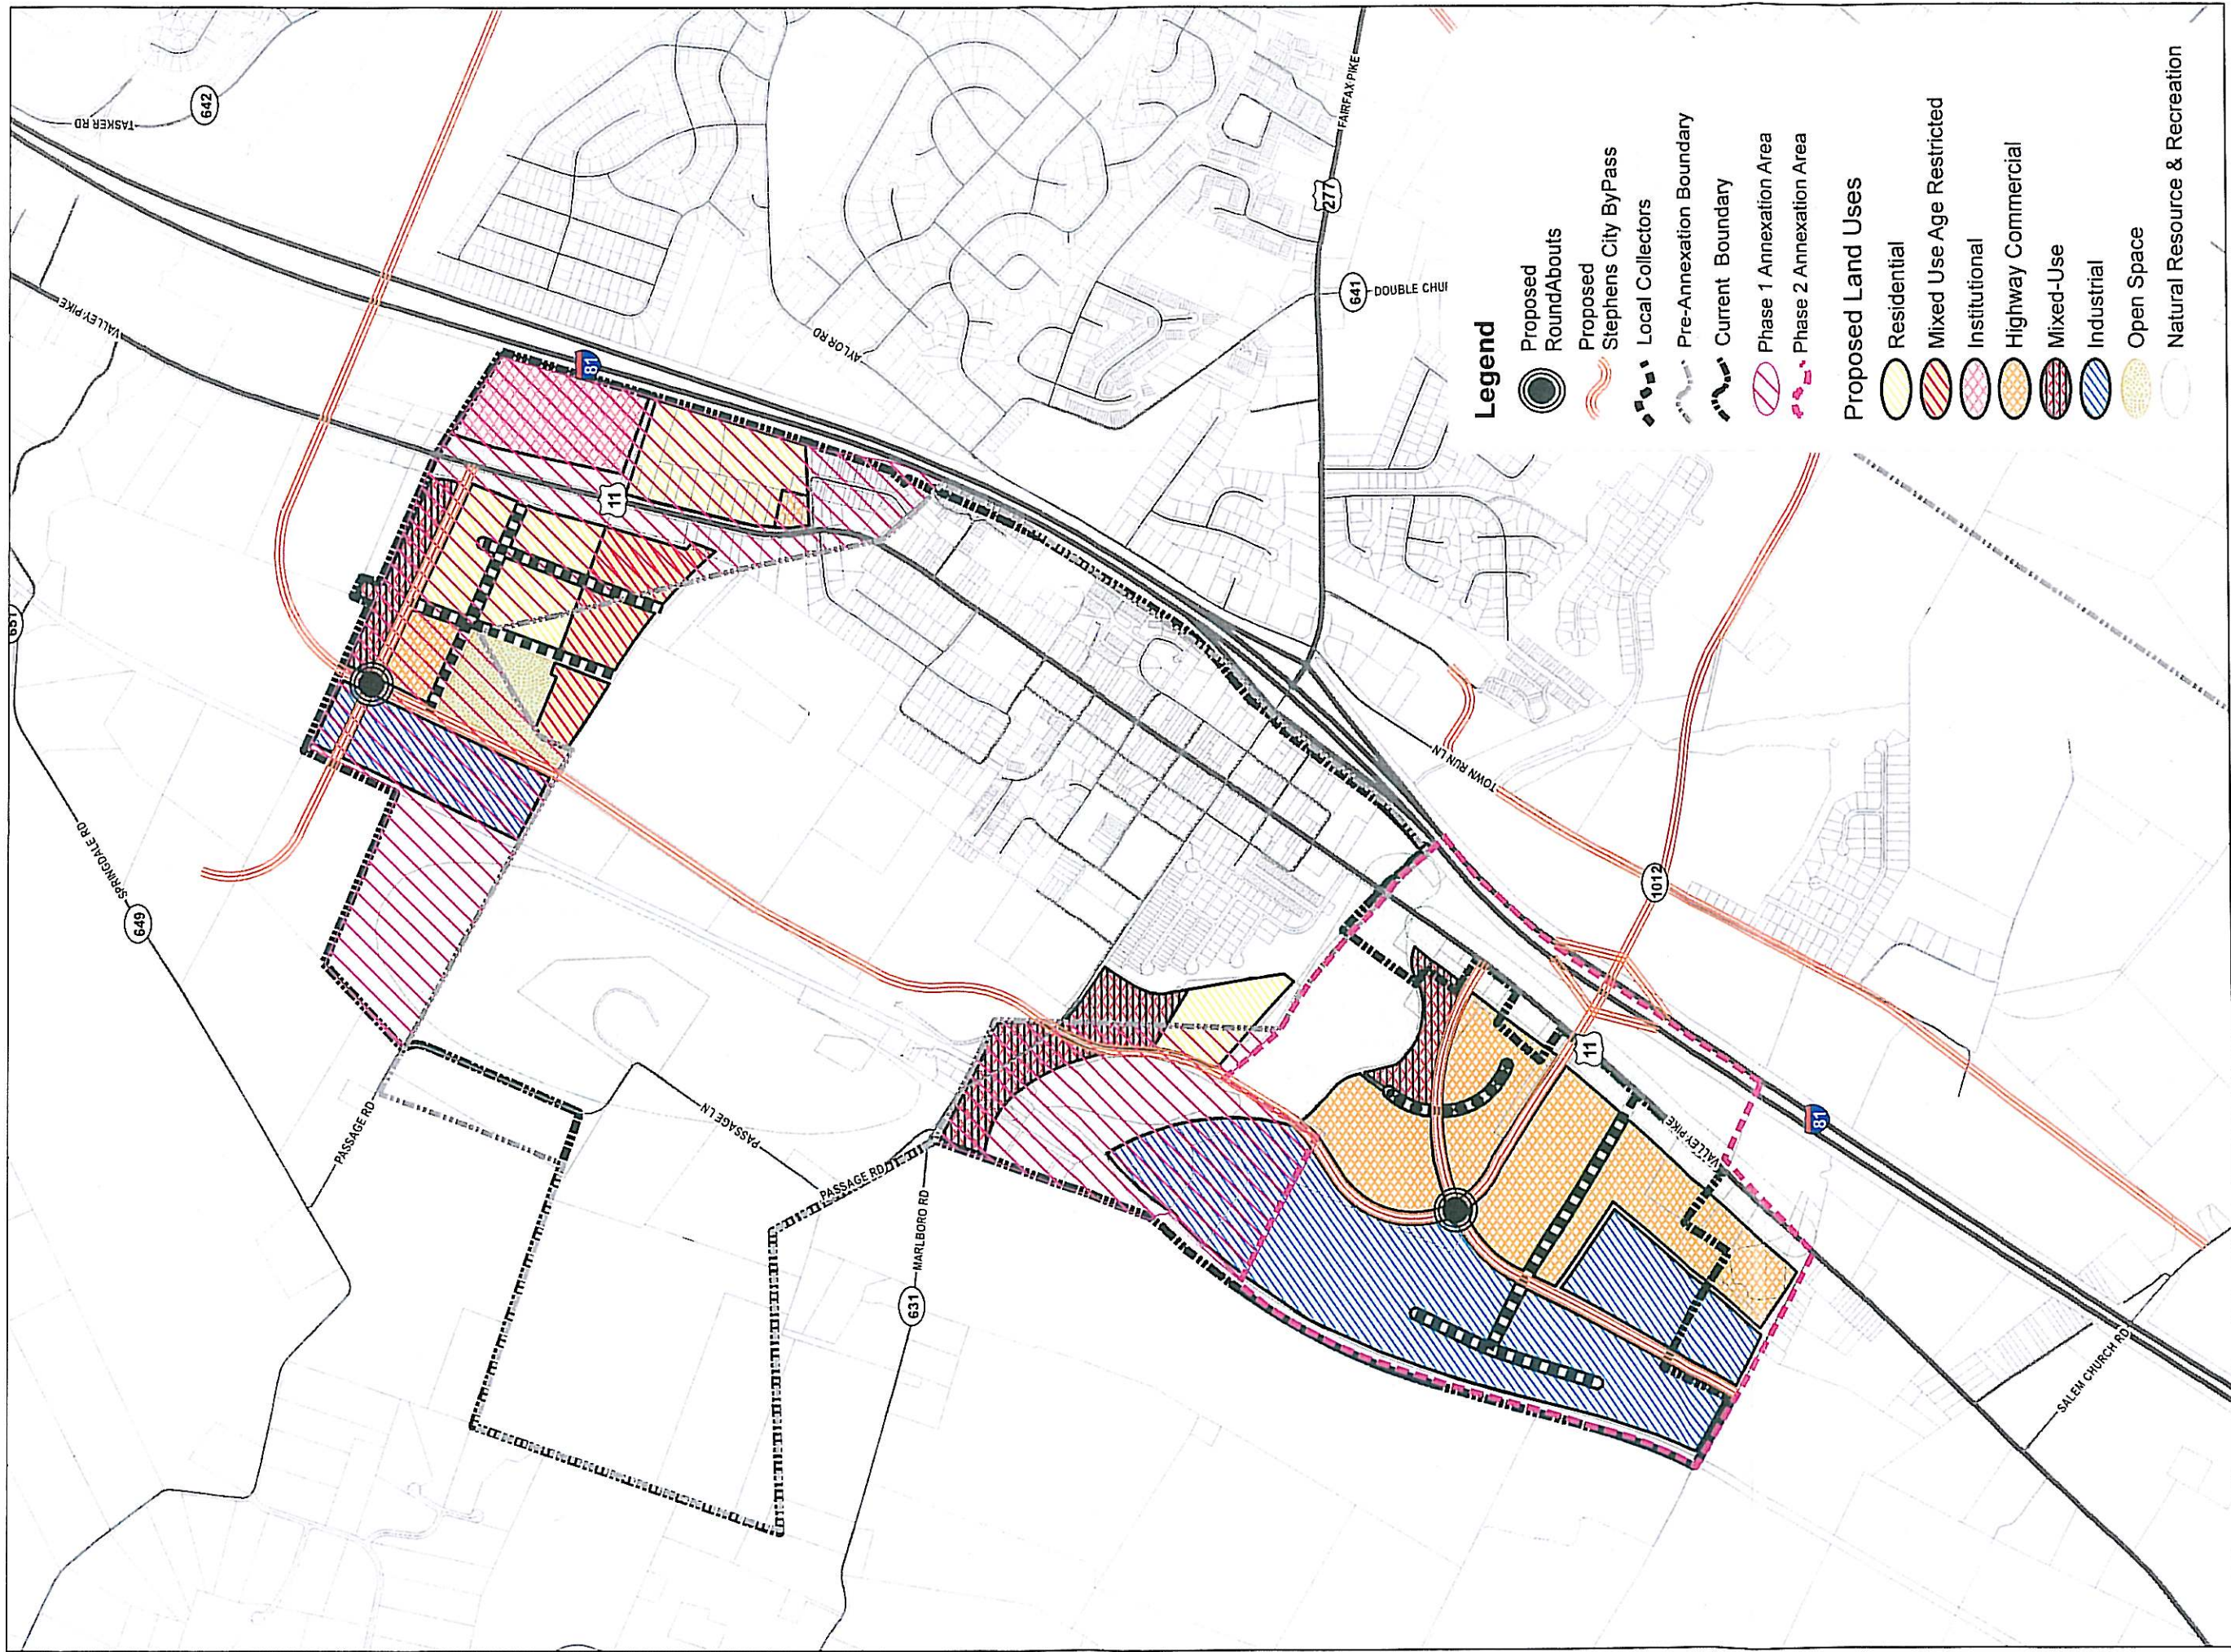

TOWN OF STEPHENS CITY, VIRGINIA

Draft Joint Land Use Plan

Created by the Frederick County Dept of Planning & Development

October 30, 2008

Revised: February 11, 2009

SCALE: